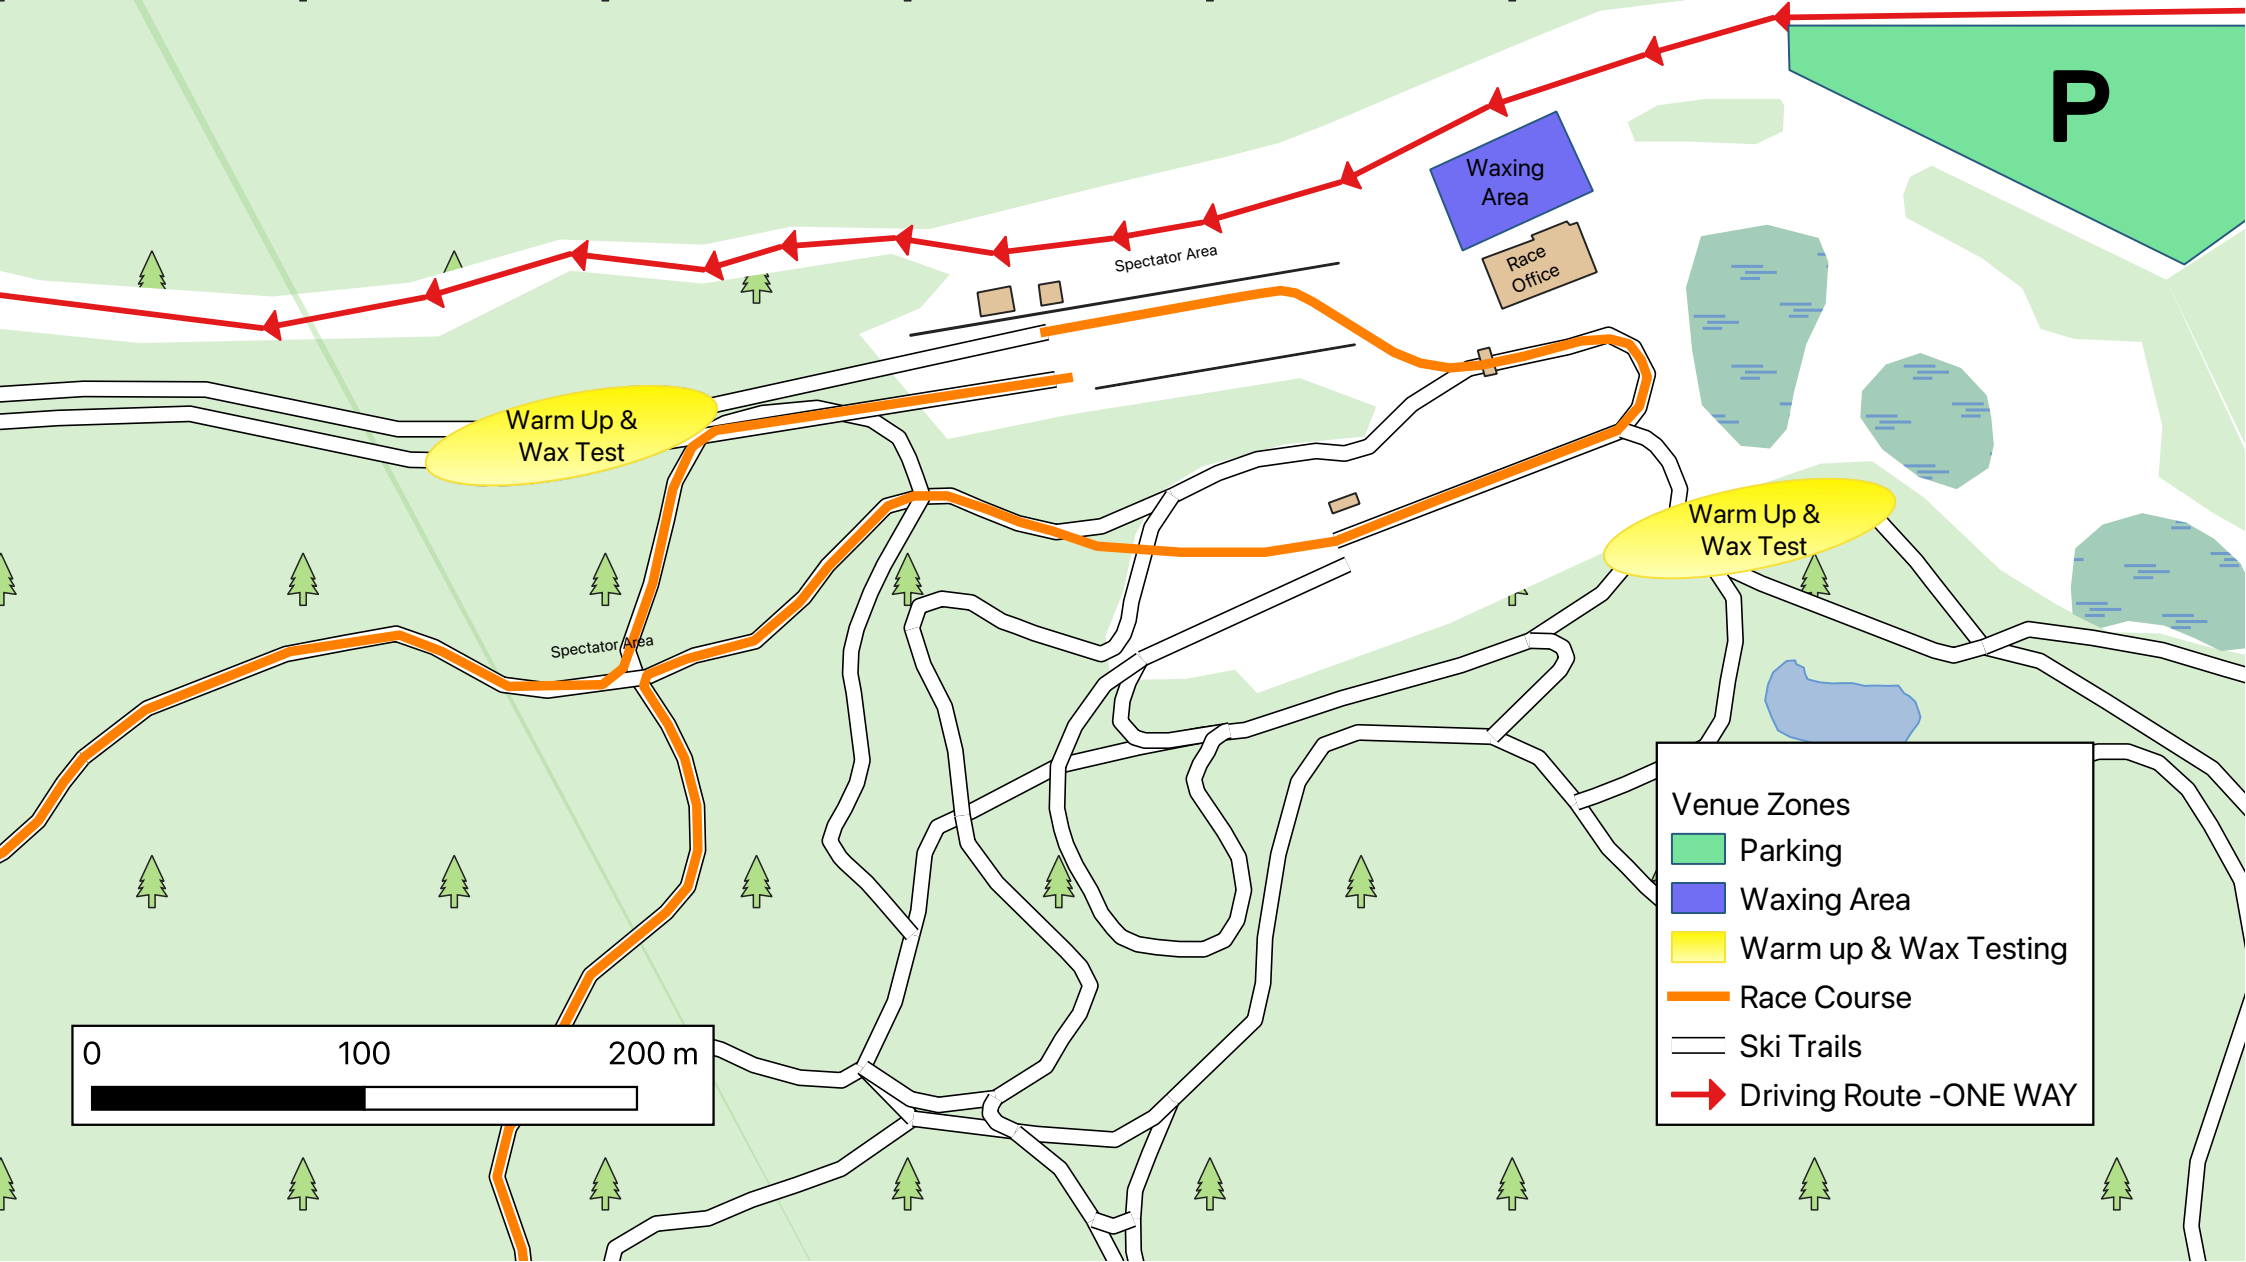

Wisconsin Nordic Ski League  
Championships  
Mount Telemark Village Cable, WI

**Venue Zones**

- Parking
- Waxing Area
- Warm up & Wax Testing
- Race Course
- Ski Trails
- Driving Route -ONE WAY