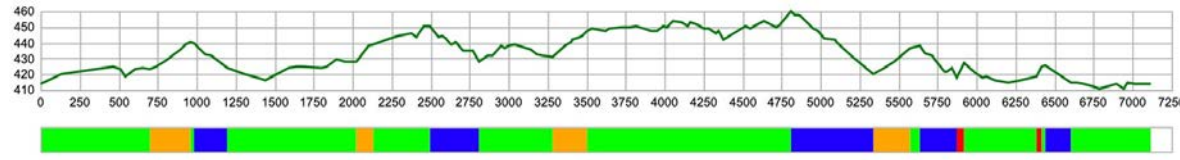

0 250 500 m

Middle School  
 Length = 3149 m  
 HD = 30 m  
 MC = 18 m  
 TC = 86 m

High School  
 Length = 7120 m  
 HD = 49 m  
 MC = 18 m  
 TC = 193 m