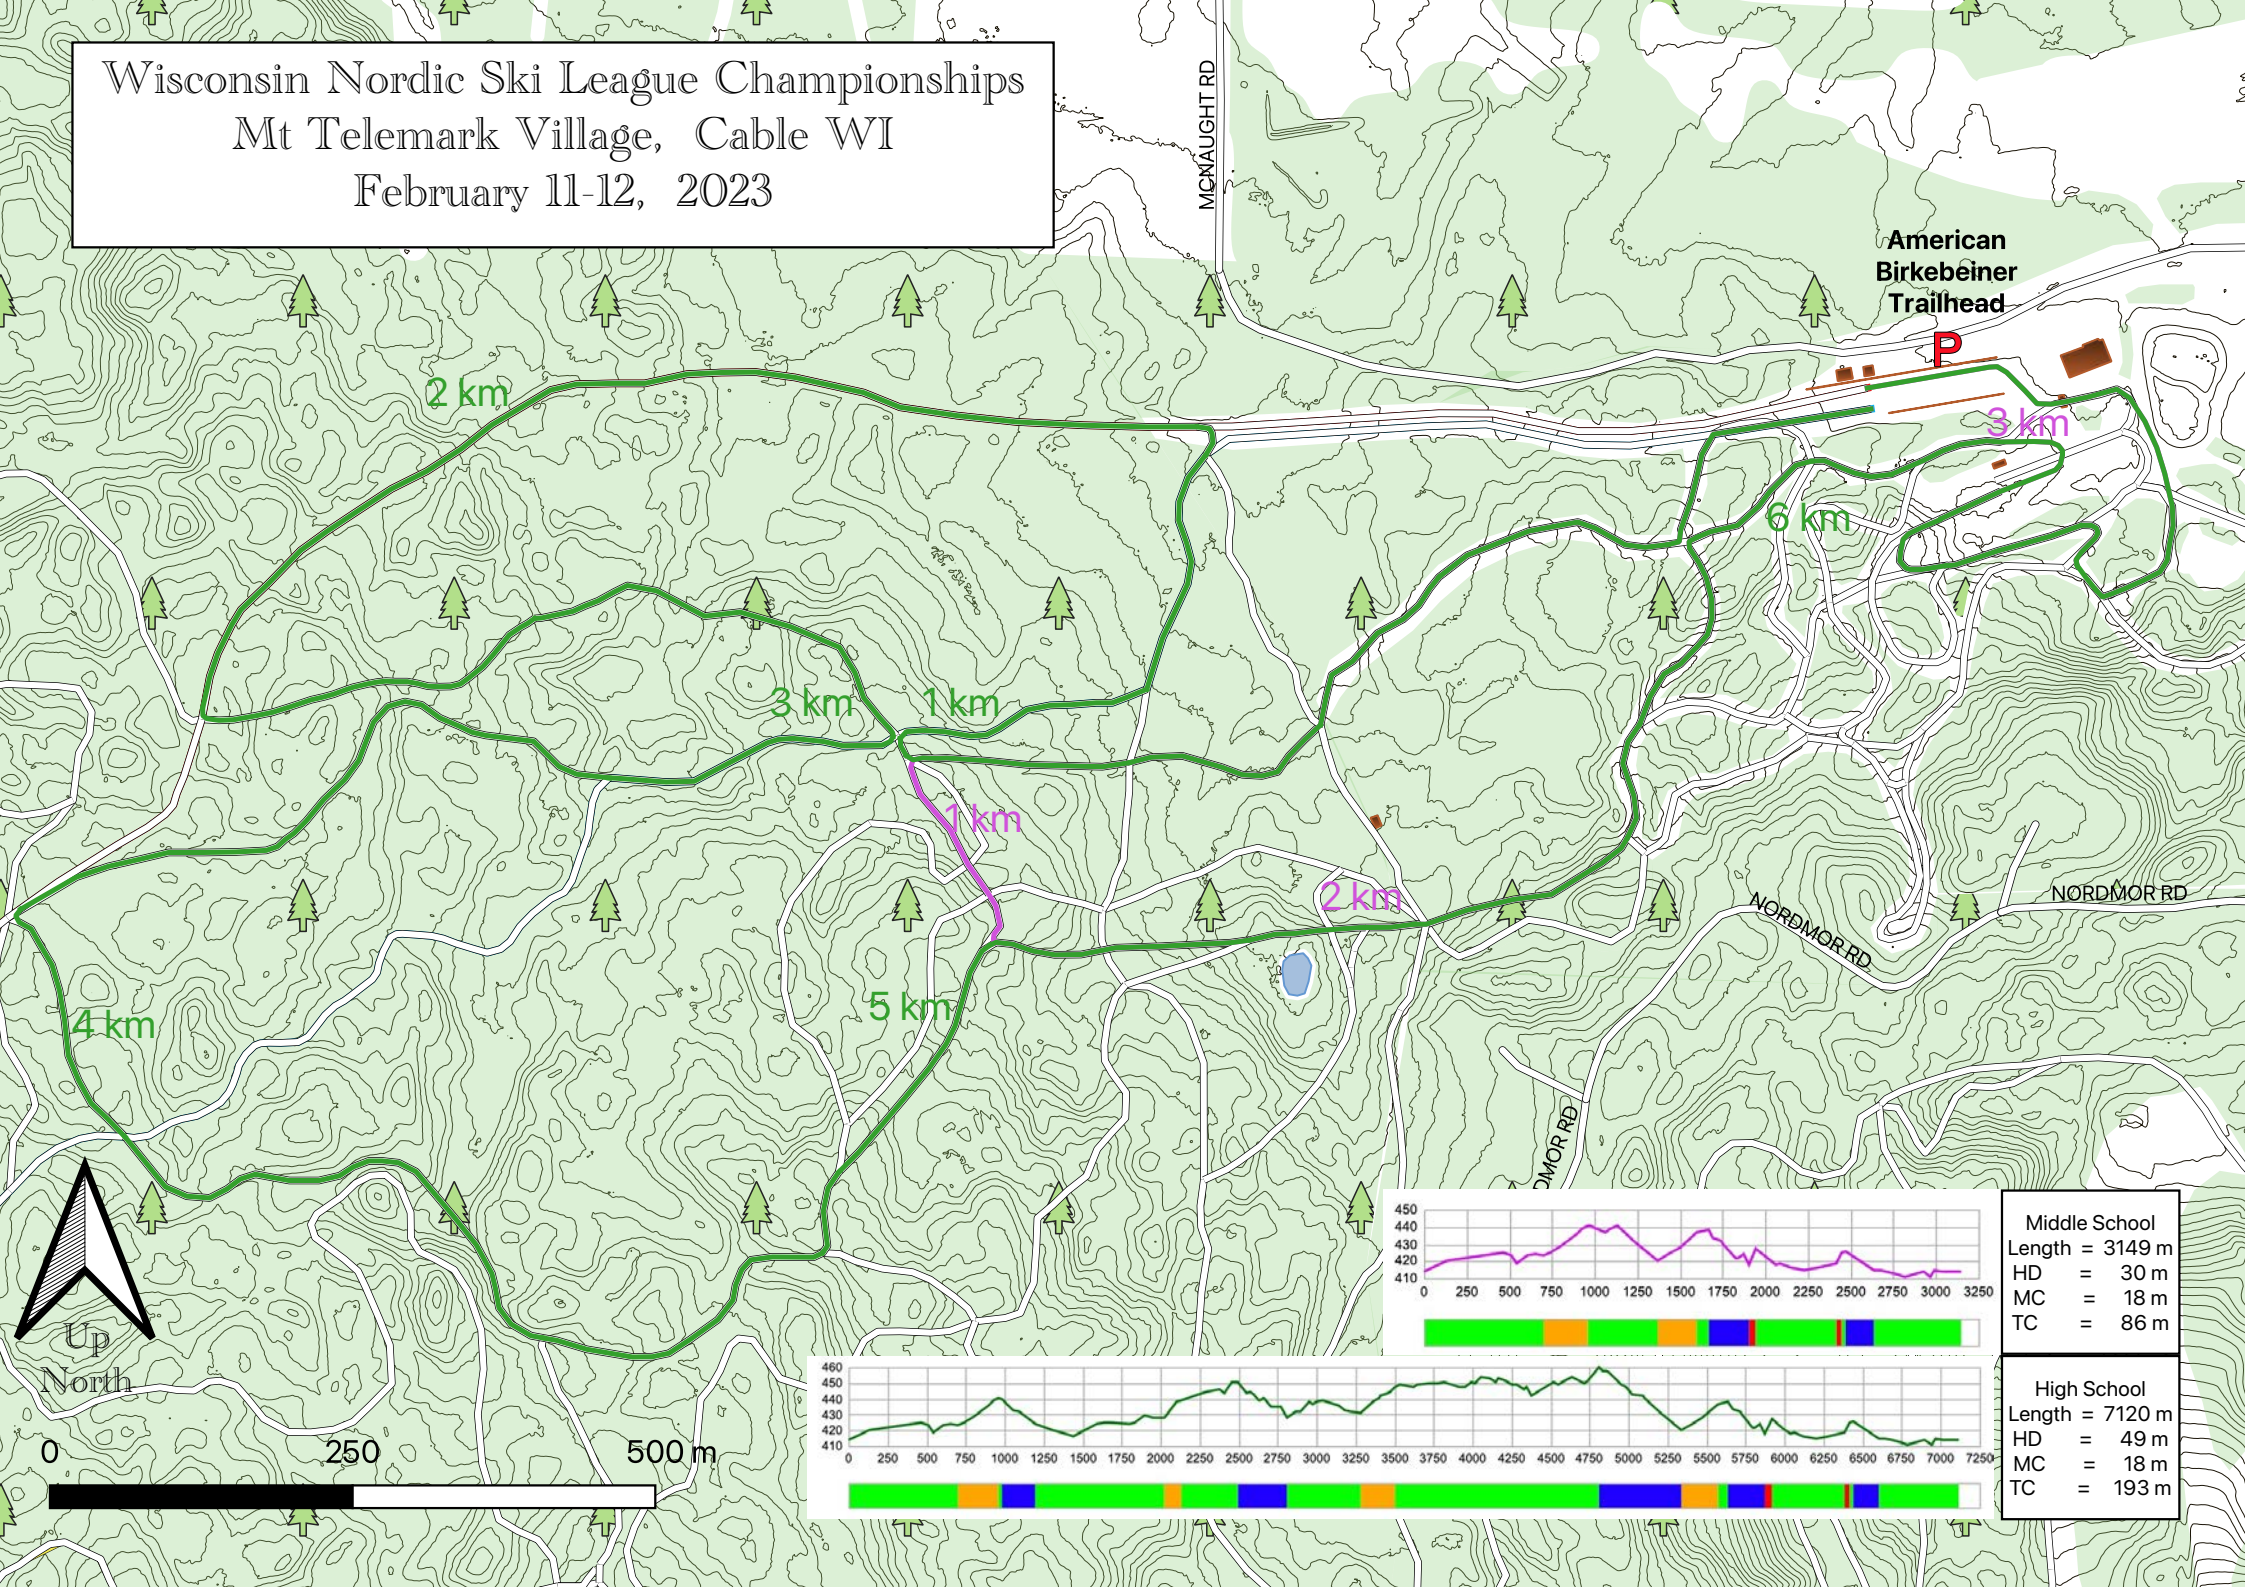

Wisconsin Nordic Ski League Championships  
 Mt Telemark Village, Cable WI  
 February 11-12, 2023

American  
 Birkebeiner  
 Trailhead

P

2 km

3 km

6 km

3 km

1 km

1 km

2 km

4 km

5 km

2 km

NORDMOR RD

NORDMOR RD

NMOR RD

0 250 500 m

Middle School  
 Length = 3149 m  
 HD = 30 m  
 MC = 18 m  
 TC = 86 m

High School  
 Length = 7120 m  
 HD = 49 m  
 MC = 18 m  
 TC = 193 m